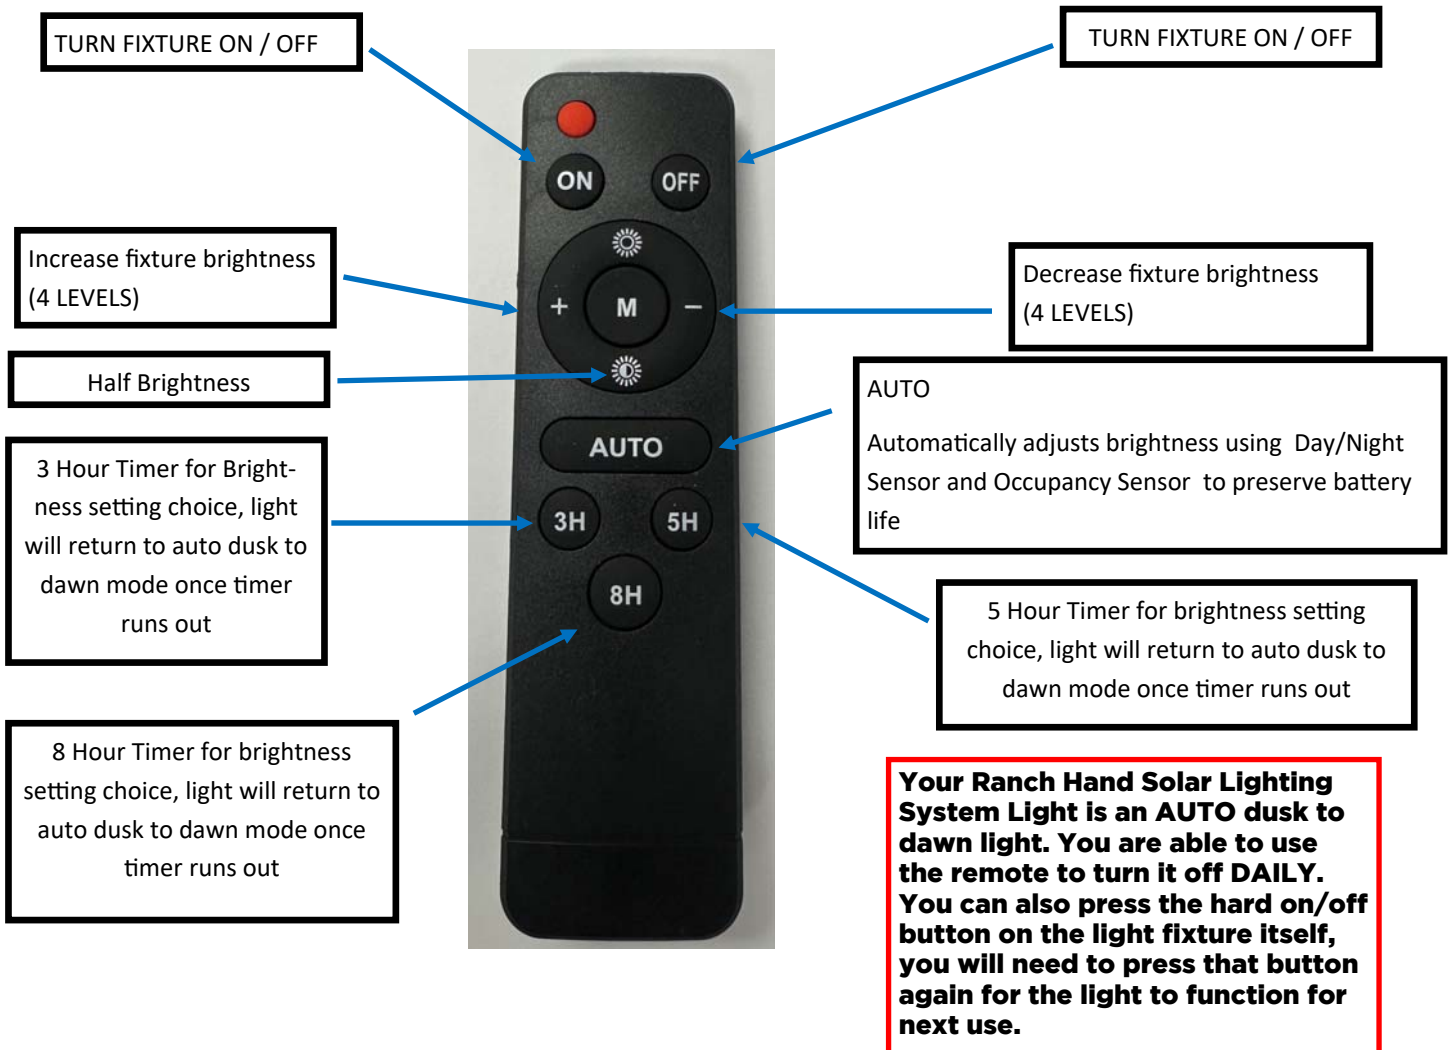

MODELS COVERED: Ranch Hand

For assistance please contact
tech@rhsolarlighting.com
www.ranchhandsolarlighting.com

DATE: May 2024

REVISION : 002

Remote Operation

General Guidelines

- Please read the following instruction carefully and use the product accordingly.
- This summary may not include every detail of all variations and considered steps.
- Please contact us when further information and help are needed.