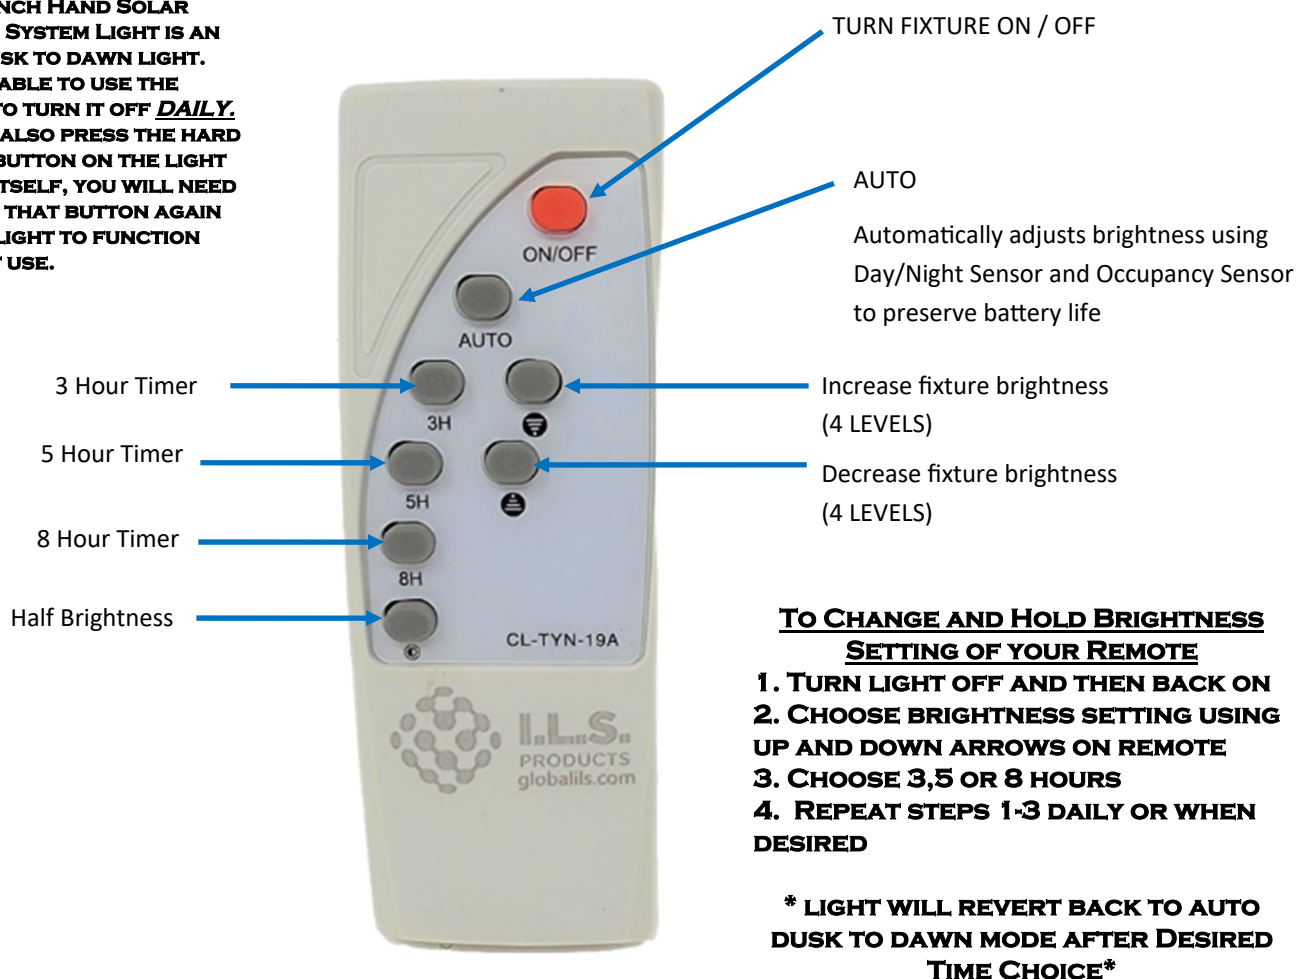

**YOUR RANCH HAND SOLAR LIGHTING SYSTEM LIGHT IS AN AUTO DUSK TO DAWN LIGHT. YOU ARE ABLE TO USE THE REMOTE TO TURN IT OFF *DAILY*. YOU CAN ALSO PRESS THE HARD ON/OFF BUTTON ON THE LIGHT FIXTURE ITSELF, YOU WILL NEED TO PRESS THAT BUTTON AGAIN FOR THE LIGHT TO FUNCTION FOR NEXT USE.**